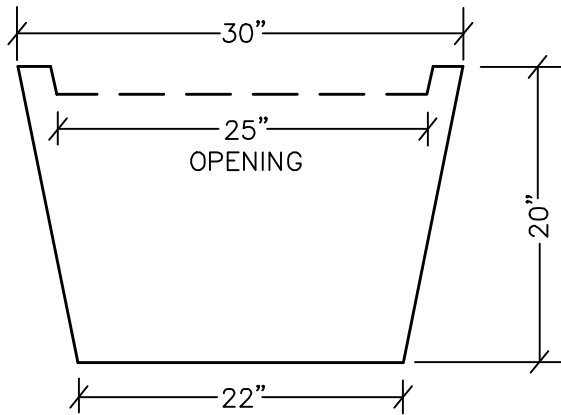

CAIRO PLANTER  
MODEL NUMBER 1K-3020

TOP VIEW

SIDE VIEW